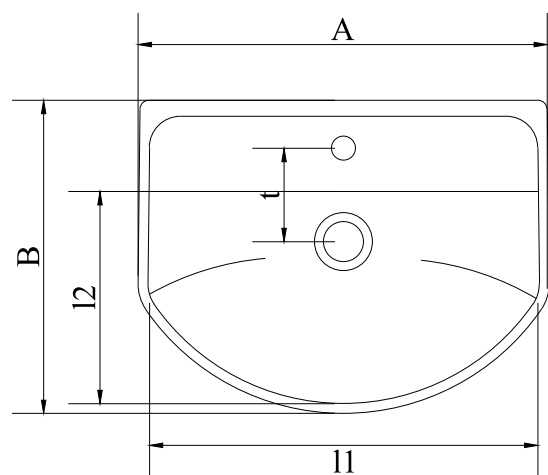

S2040139

CHIME WALL HUNG THIN RIM WASH BASIN WITH HALF PEDESTAL

CERA

A	B	C	H	h	11	12	N	n	t	U
460	350	180	465	225	440	240	83	190	105	180

ALL DIMENSIONS ARE IN MM.