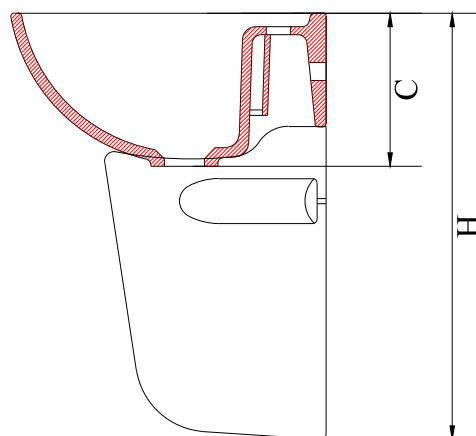

S2040139

CHIME WALL HUNG THIN RIM WASH BASIN WITH HALF PEDESTAL

CERA

A	B	C	H	h	11	12	N	n	t	U
460	350	180	465	225	440	240	83	190	105	180

ALL DIMENSIONS ARE IN MM.