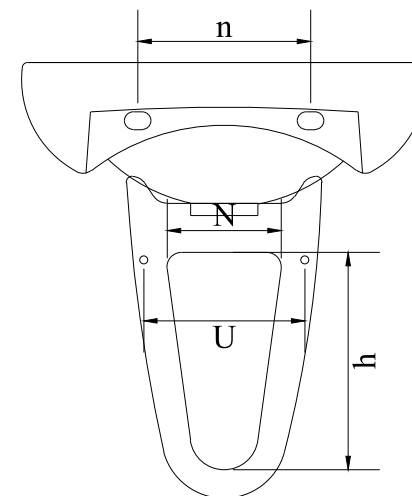

S2040139

CHIME WALL HUNG THIN RIM WASH BASIN WITH HALF PEDESTAL

CERA

A	B	C	H	h	11	12	N	n	t	U
460	350	180	465	225	440	240	83	190	105	180

ALL DIMENSIONS ARE IN MM.