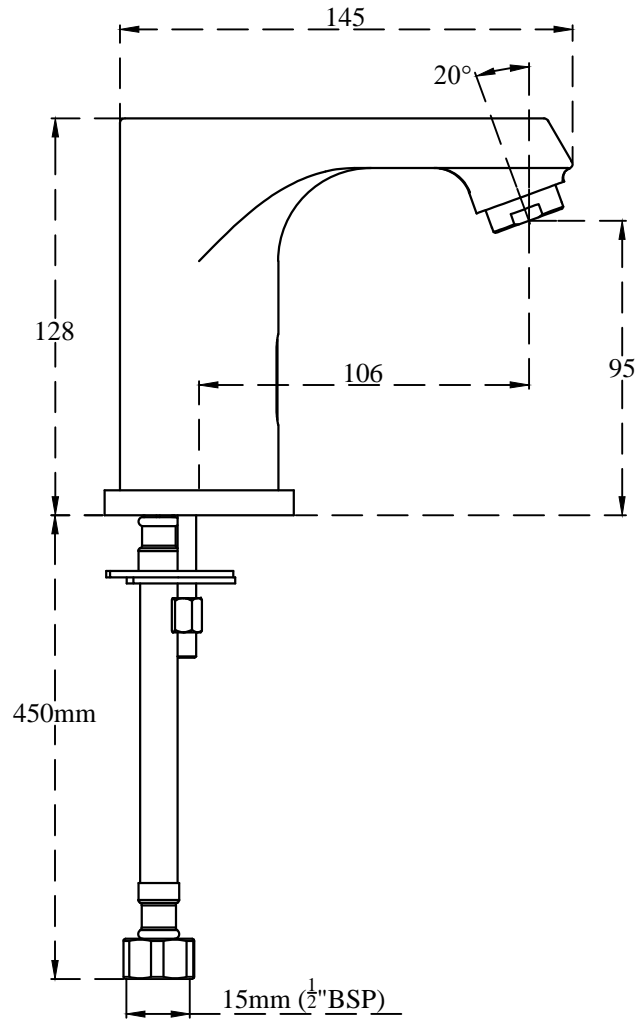

Technical Drawing  
**SENSOR TAPS F6010107** Deck mounted sensor tap  
for table top wash basins with tap hole

CERA

All dimension are in mm