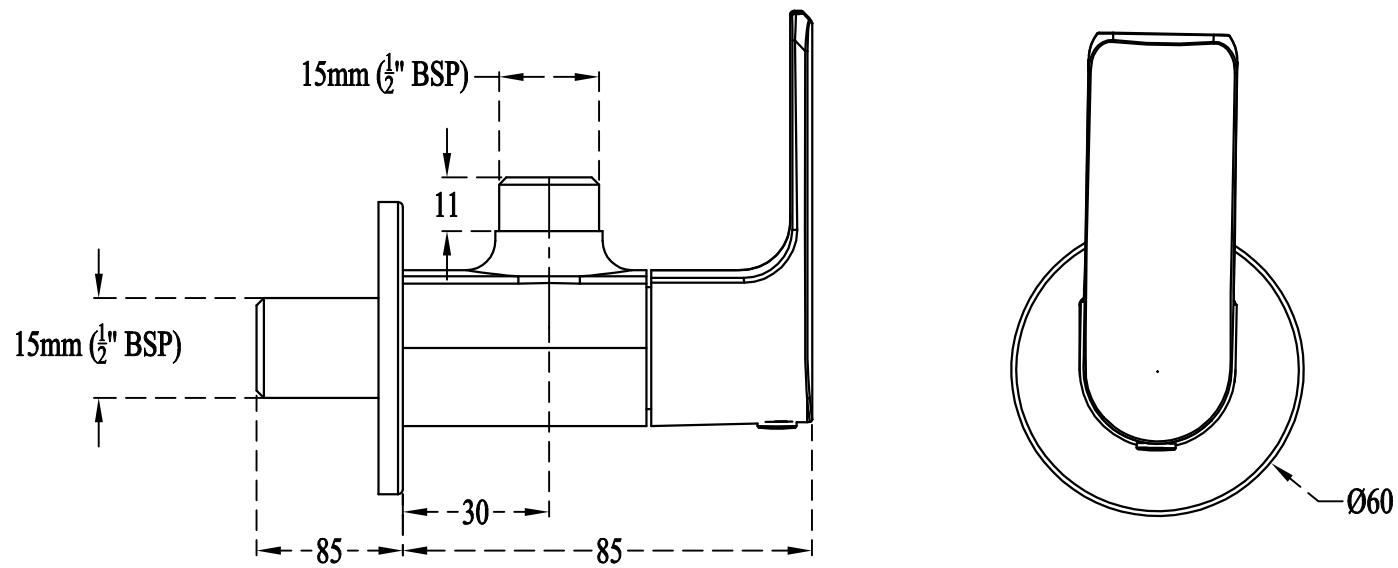

Technical Drawing
CHELSEA F1016201 Angle cock with wall flange

CERA

All dimension are in mm