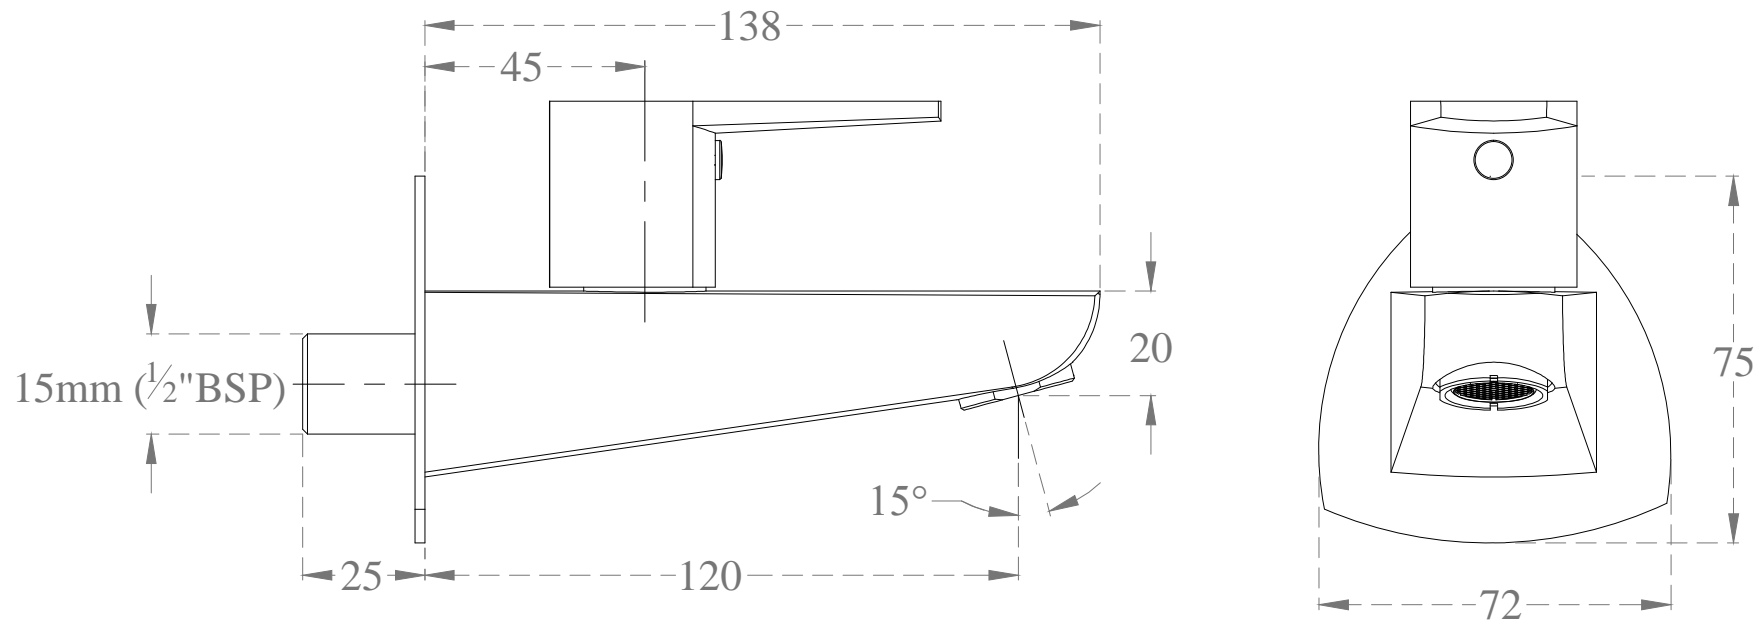

Technical Drawing
VALENTINA F1013151 Bib cock with wall
flange and aerator

CERA

All dimension are in mm