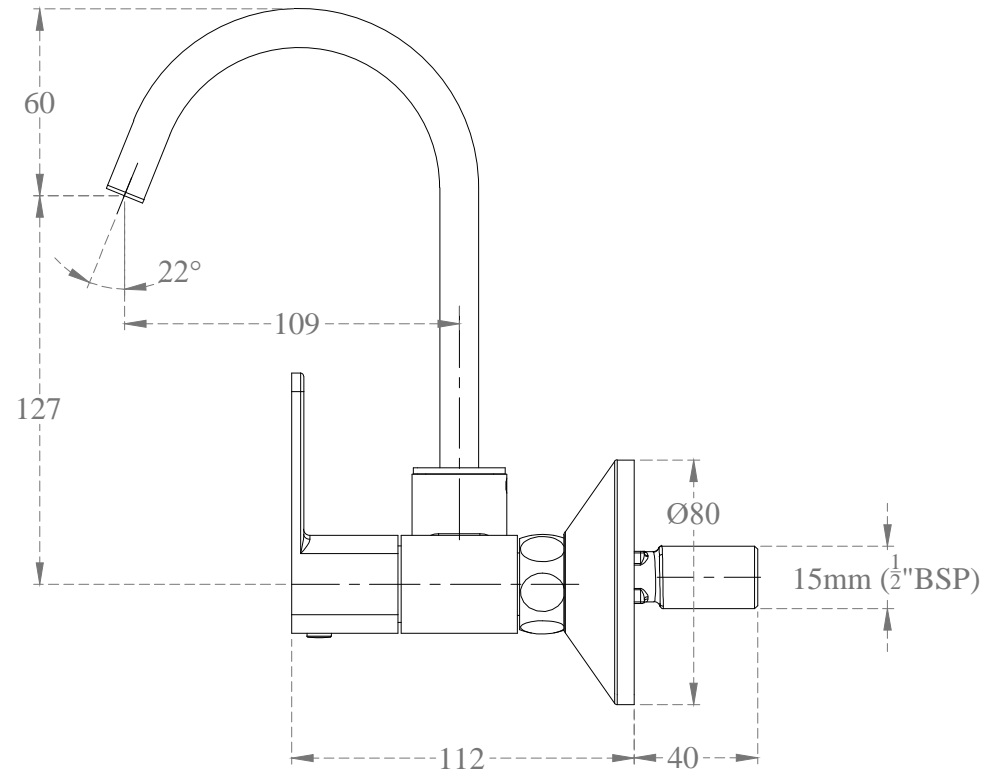

Technical Drawing
RUBY F1005501 Sink cock (wall mounted) with 150 mm
(6") long swivel spout and wall flange

CERA

All dimension are in mm