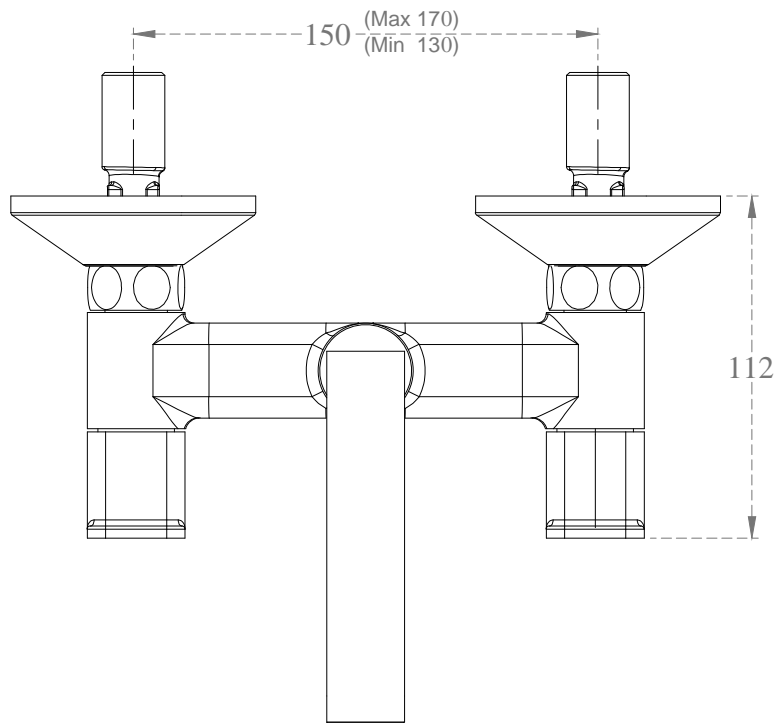

Technical Drawing
RUBY F1005501 Sink cock (wall mounted) with 150 mm
(6") long swivel spout and wall flange

CERA

All dimension are in mm