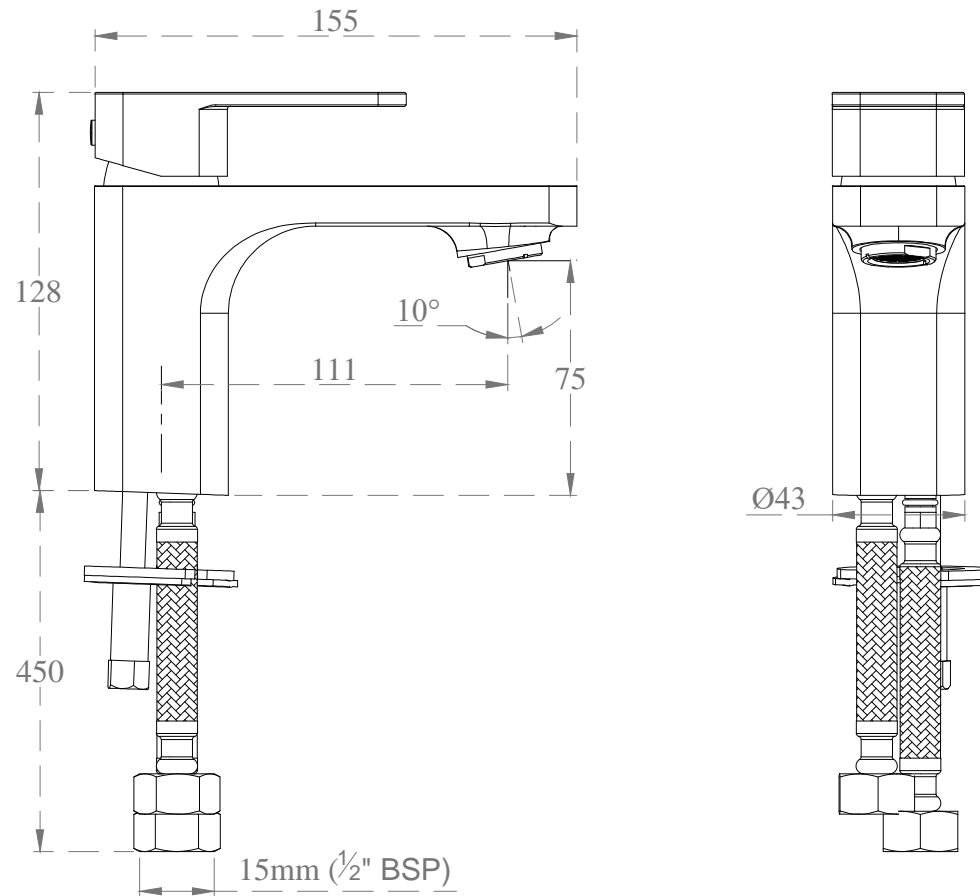

Technical Drawing
**RUBY F1005451CH Single lever basin mixer with
450 mm braided connection pipe and provision for pop-up**

CERA

All dimension are in mm